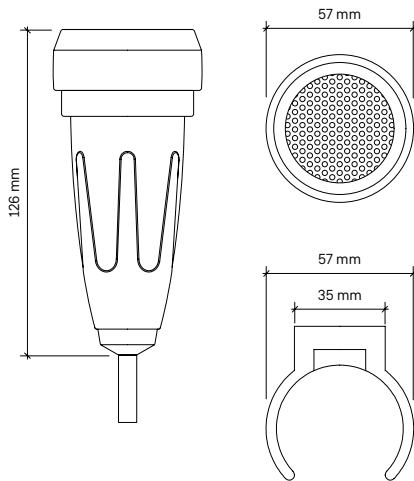

Technical data

HANDSET	
Weight (without cable)	170 g
TUBE	
Total length	2 m
Diameter	7 mm
LOUDSPEAKERS	
Impedance	32 ohms
Max. loading capacity	0.1 watts

More products

AP 01 is a versatile interactive audio player. The stand-alone device has a plug-and-play functionality and perfectly combines with our handsets.